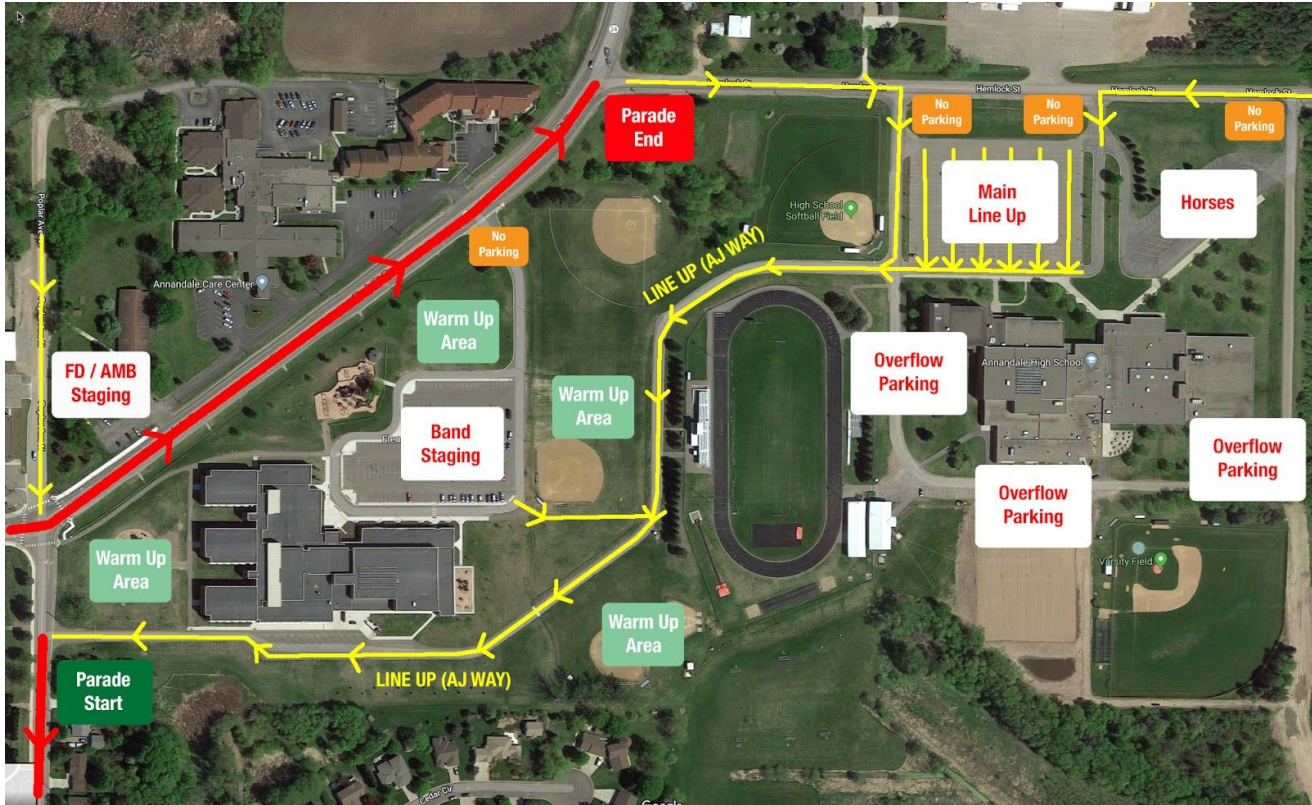

## Event Details:

1. Staging area opens at 8:30am
2. Parade Start 10am
3. Visit <https://www.annandale4thofjuly.org/parade/> for more information

# Annandale 4th of July Parade Maps

## Parade Route:

1. Enter Parade Route via AJ Way onto Poplar
2. Keep pace with the unit ahead of you (DO NOT CREATE LARGE GAPS)
3. All candy/items must be handed out along the route (NO THROWING CANDY)
4. Parade Ends at Park St (Highway 24) and Hemlock St (No exceptions)