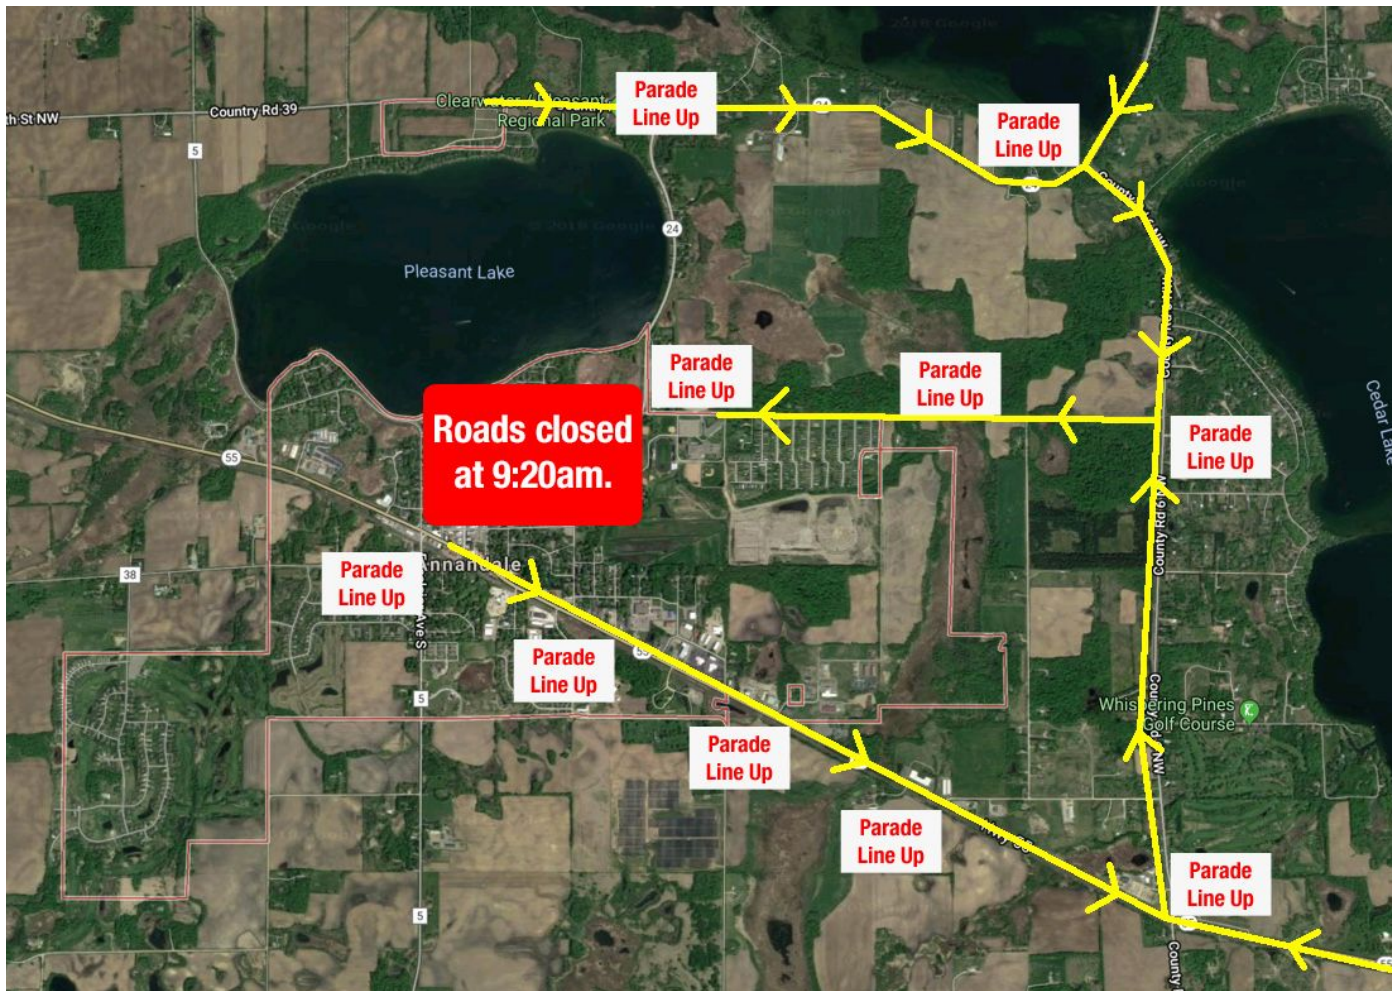

Annandale 4th of July Parade Maps

Event Details:

1. Staging area opens at 8:30am
2. Parade Start 10am
3. Visit <https://www.annandale4thofjuly.org/parade/> for more information

Arrival:

1. Enter the High School from the east ([855 Hemlock St, Annandale, MN 55302](#))
2. Take County Rd 6 from either MN Highway 24 or MN Highway 55
3. Head west on Hemlock St

**All interior roads will close at 9:20am!
Do not get stuck in town at this time.**